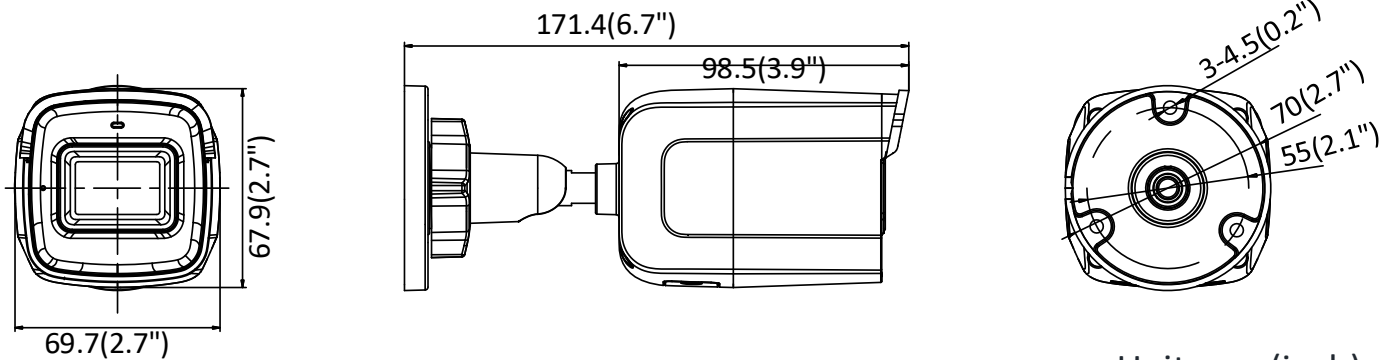

Alarm Trigger	Motion detection, video tampering, network disconnected, IP address conflict, illegal login, HDD error, HDD full
Network Storage	Support built-in microSD/SDHC/SDXC card (128G), local storage and NAS (NFS,SMB/CIFS), ANR
Protocols	TCP/IP, ICMP, HTTP, HTTPS, FTP, DHCP, DNS, DDNS, RTP, RTSP, RTCP, PPPoE, NTP, UPnP, SMTP, SNMP, IGMP, QoS, IPv6, UDP, Bonjour
General Function	One-key reset, heartbeat, mirror, password protection, privacy mask, watermark, IP address filter
Firmware Version	V5.5.60
API	ONVIF(PROFILES,PROFILE G), ISAPI
Simultaneous Live View	Up to 6 channels
User/Host	Up to 32 users 3 levels: Administrator, Operator and User
Client	iVMS-4200, Hik-Connect, iVMS-5200, iVMS-4500
Web Browser	IE8+, Chrome 31.0-44, Firefox 30.0-51, Safari 8.0+
Interface	
Communication Interface	1 RJ45 10M/100M self-adaptive Ethernet port
On-board Storage	Built-in microSD/SDHC/SDXC slot, up to 128 GB
Audio I/O	1 Built-in mic, mono sound
Video Out	No
Alarm I/O	No
Reset Button	Yes
Wi-Fi	
Wireless Standards	IEEE802.11b, 802.11g, 802.11n
Frequency Range	2.412 GHz - 2.472 GHz
Channel Bandwidth	20/40MHz
Protocols	802.11b: CCK, QPSK, BPSK, 802.11g/n: OFDM
Security	64/128-bit WEP, WPA/WPA2, WPA-PSK/WPA2-PSK, WPS
Transfer Rates	11b/g: 54Mbps, 11n: up to 150Mbps
Wireless Range	Up to 50 m (The performance varies based on actual environment)
Power Consumption	<20dBm
General	
Operating Conditions	-30 °C to +60 °C (-22 °F to +140 °F), Humidity 95% or less (non-condensing)
Power Supply	12 VDC ± 25%, Φ 5.5 mm coaxial plug power
Power Consumption and Current	12 VDC, 0.5 A, Max: 6W
Protection Level	IP66
Material	Front cover: plastic, camera body: metal
Dimensions	Camera: 69.7 mm × 67.9 mm × 171.4 mm (2.7" × 2.7" × 6.7") With package: 216 mm × 121 mm × 118 mm (8.5" × 4.8" × 4.6")
Weight	Camera: 372g (0.8lb) With package: 659g(1.5lb)

Available Model:

DS-2CD2041G1-IDW1(2.8/4 mm)

Dimensions

Unit: mm(inch)

Accessory

DS-1280ZJ-S
Junction Box

Distributed by

HIKVISION